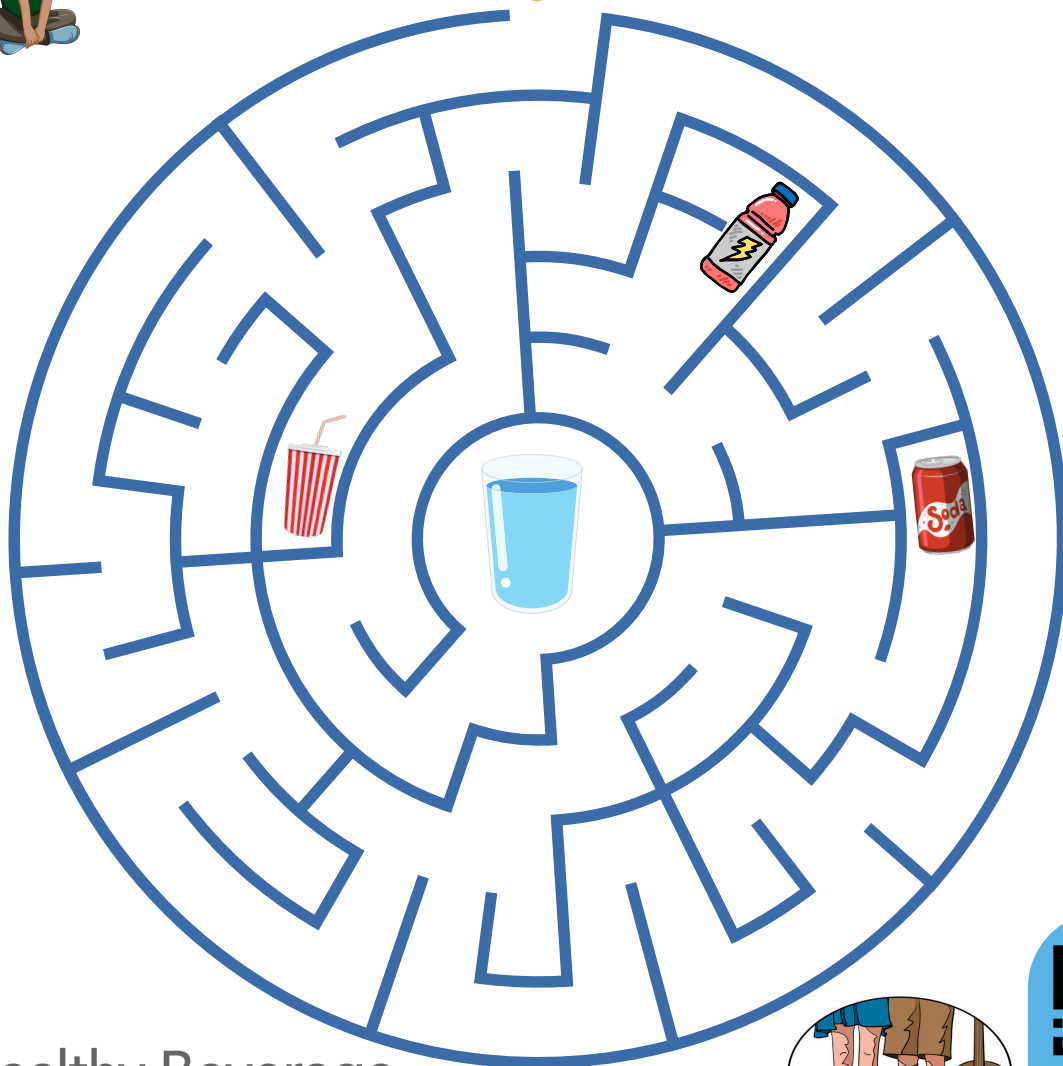

THE MAZE GAME

Help the kids navigate the maze and reach the ice-cold glass of water. Watch out for the sugary drinks at the dead ends!

Watch Jeff & Paige's music video for "Water Is Life"